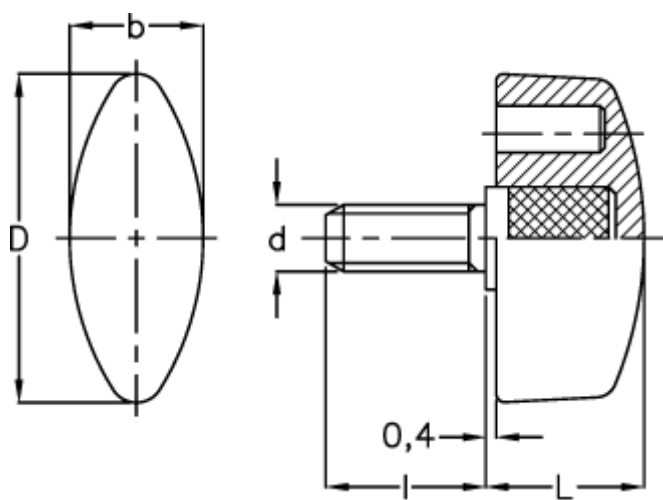

Data Sheet

Article number: 2302108374

Description: E+G Wing knob
CT.476/30 S-p-M8x20-INOX

Measures

b	=	13
d	=	32
d 6g	=	M8
l	=	20
L	=	15